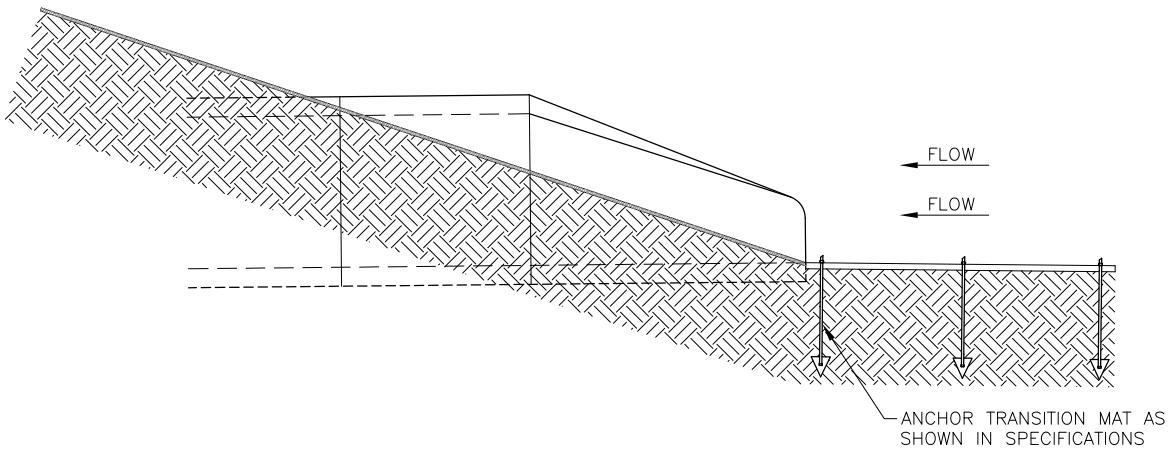

INSTALL TRM OR SOD BENEATH TRANSITION MATS AS PER SPECIFICATIONS

SCOURSTOP TRANSITION MAT PIPE COLLAR SLOPE PROTECTION INSTALLATION DETAILS

NO SCALE
 24" PIPE SHOWN AS EXAMPLE
 INSTALLATION WIDTHS WILL VARY WITH PIPE SIZE